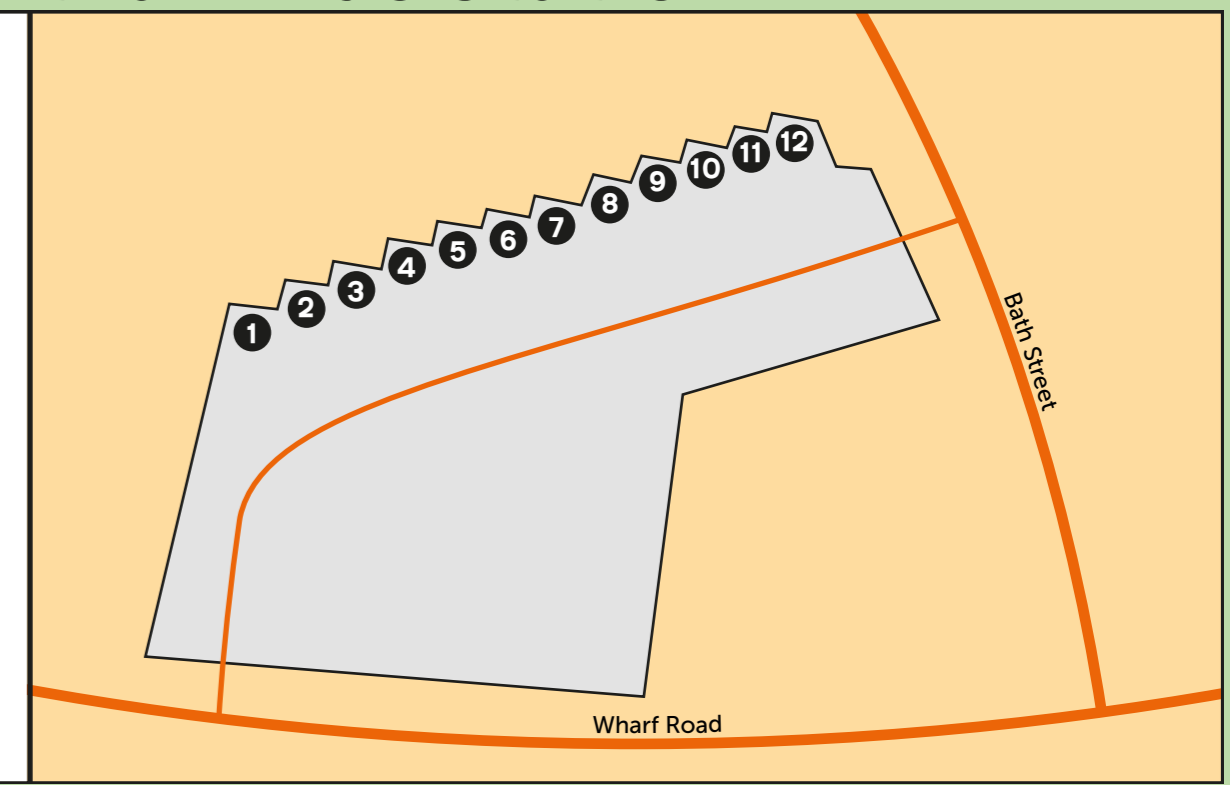

# Where to board your bus in Grantham Town Centre

# Where to board your bus in Grantham Bus Station

- Stand Route Destination
- 2 1 Earlesfield
  - 6 6 Bottesford
  - 3 8 Melton & Loughborough
  - 9 9 Woolsthorpe-by-Belvoir
  - 55 55 Saltby, Buckminster, & Sewstern
  - 56 56 Saltby, Buckminster, Saxby & Melton Mowbray
  - 4 24 Newark
  - 5 27 Sleaford
  - 6 26 Aslackby
  - 7 28 Stamford
  - 7 1 Alma Park
  - 9 9 Sunningdale

### Key

- 6 9 28 Bus route and service number
- 24 One way section of route
- 24 Occasional section of route (See timetable for details)
- Other road
- Railway Line
- Place of interest

24 to Long Bennington & Newark

56 to Saltby, Buckminster, Saxby & Melton Mowbray

28 to Colsterworth, South Witham & Stamford