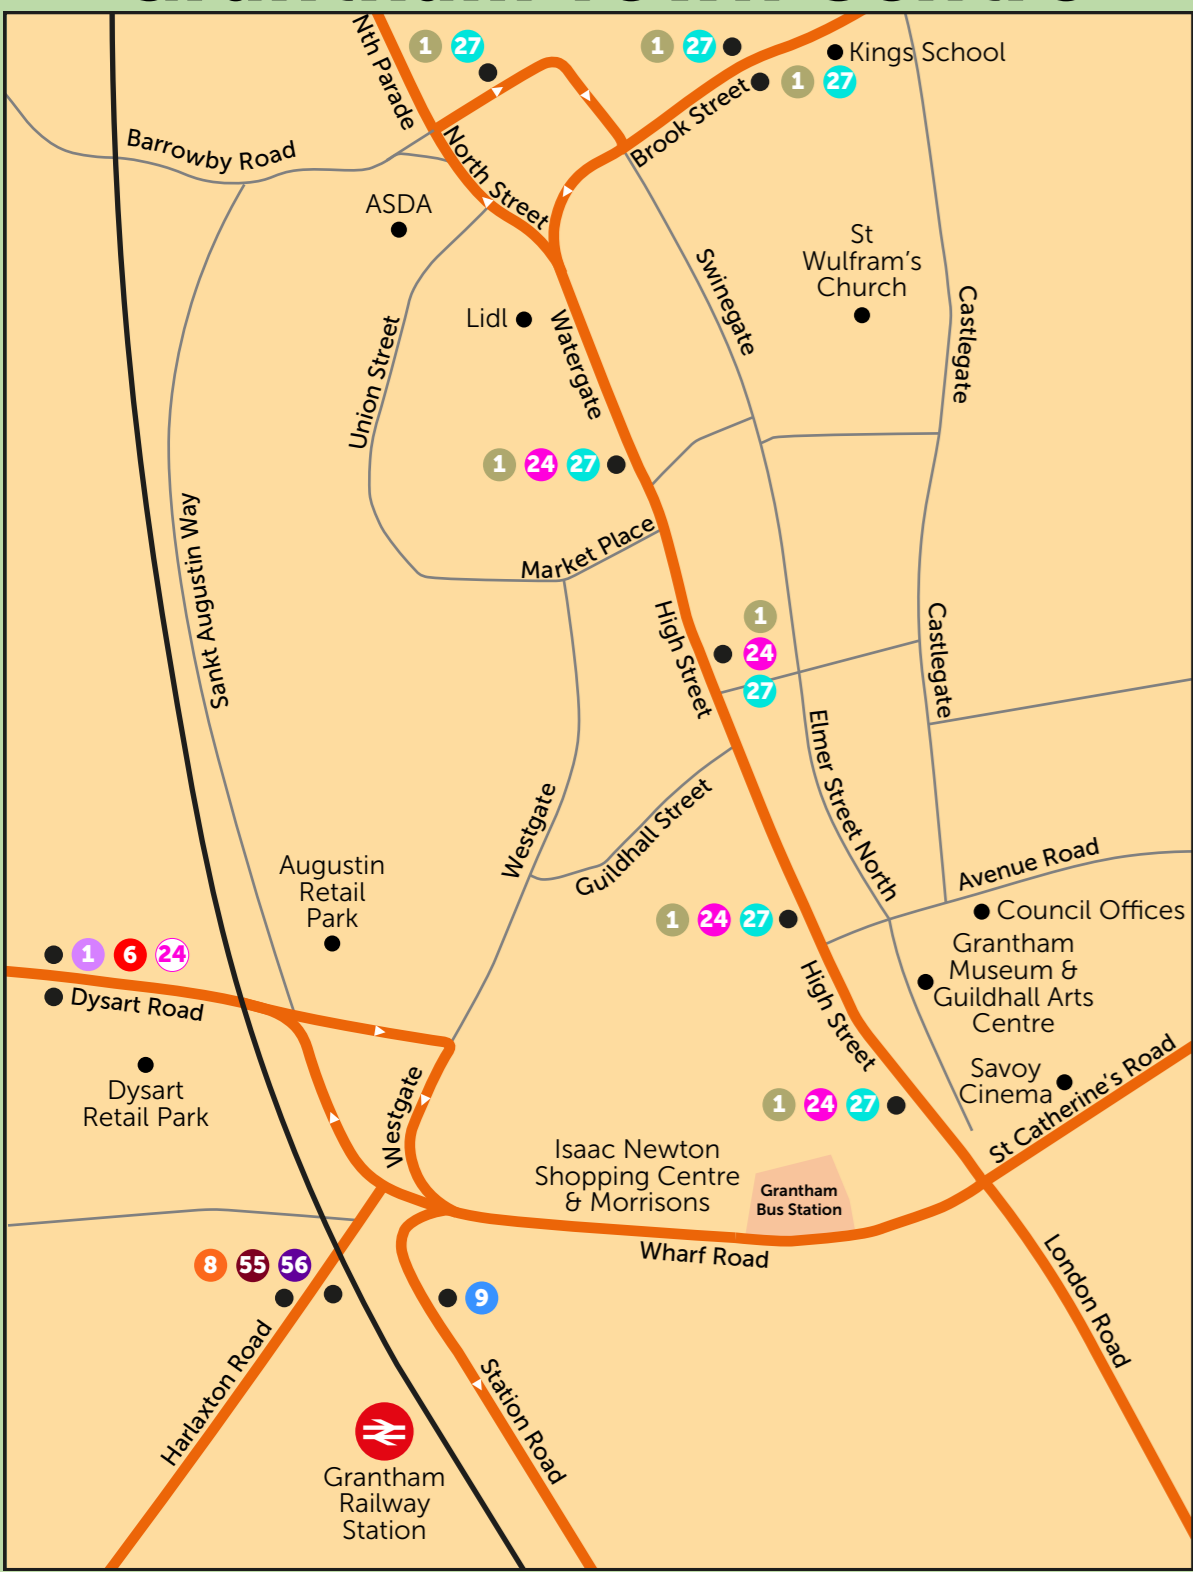

# Where to board your bus in Grantham Bus Station

- Stand Route Destination
- 2 1 Earlesfield
  - 6 6 Bottesford
  - 3 8 Melton & Loughborough
  - 9 9 Woolsthorpe-by-Belvoir
  - 55 55 Saltby, Buckminster, & Sewstern
  - 56 56 Saltby, Buckminster, Saxby & Melton Mowbray
  - 4 24 Newark
  - 5 27 Sleaford
  - 6 26 Aslackby
  - 7 28 Stamford
  - 7 1 Alma Park
  - 9 9 Sunningdale

### Key

- 6 9 28 Bus route and service number
- 24 One way section of route
- 24 Occasional section of route (See timetable for details)
- Other road
- Railway Line
- Place of interest

24 to Long Bennington & Newark

6 to Bottesford

27 to Ancaster & Sleaford

26 to Old Somerby, Ropsley, Billingborough & Aslackby

9 to Woolsthorpe-by-Belvoir

55 to Saltby, Buckminster, & Sewstern

8 to Croxton Kerrial, Waltham on the Wolds, Melton Mowbray & Loughborough

56 to Saltby, Buckminster, Saxby & Melton Mowbray

28 to Colsterworth, South Witham & Stamford