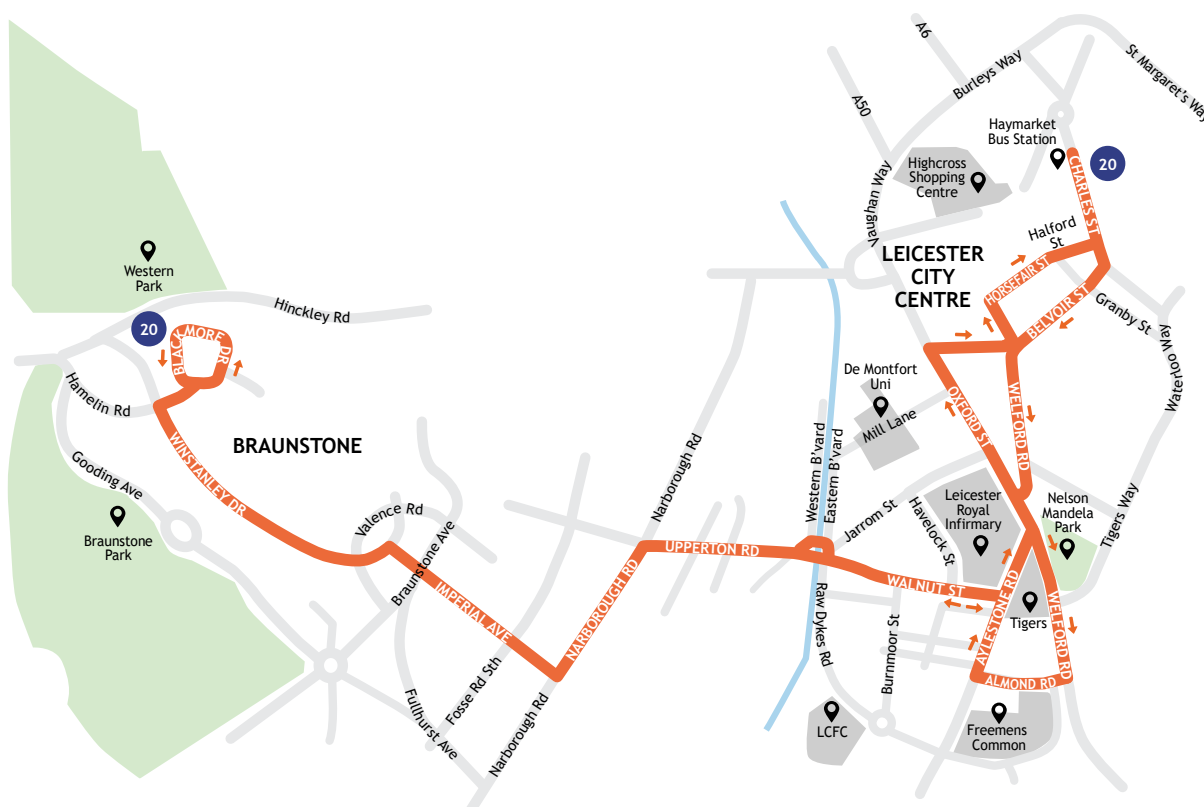

20

Leicester to Blackmore Drive, Braunstone via Leicester Royal Infirmary

Mondays to Saturday

Service No.	20	20	20	20	20	20	20	20	20	20	20	20
Leicester, Haymarket Bus Station	0737	0837	0937	1037	1137	1237	1337	1437	1537	1637	1737	1837
Narborough Road, Upperton Road	0749	0849	0949	1049	1149	1249	1349	1449	1549	1649	1749	1849
Blackmore Drive	0802	0902	1002	1102	1202	1302	1402	1502	1602	1702	1802	1902

Mondays to Saturday

Service No.	20	20	20	20	20	20	20	20	20	20	20	20
Blackmore Drive	0702	0802	0902	1002	1102	1202	1302	1402	1502	1602	1702	1802
Leicester Royal Infirmary	0715	0815	0915	1015	1115	1215	1315	1415	1515	1615	1715	1815
Leicester, Haymarket Bus Station	0730	0830	0930	1030	1130	1230	1330	1430	1530	1630	1730	1830

Route 20

Sorry no service on Sundays and Bank Holidays

01164 10 50 50
09:00 - 17:30 Mon-Fri

www.centrebus.info

help@centrebus.co.uk

@Centrebus

@Centrebuslive
/Centrebus

Whilst considerable care has been taken to ensure the information contained on this panel is correct and accurate, Centrebus cannot accept responsibility for any loss or inconvenience caused by any errors or omissions, or for loss, damage, injury or inconvenience relating to the cancellation, alteration, delay or diversion of a service.