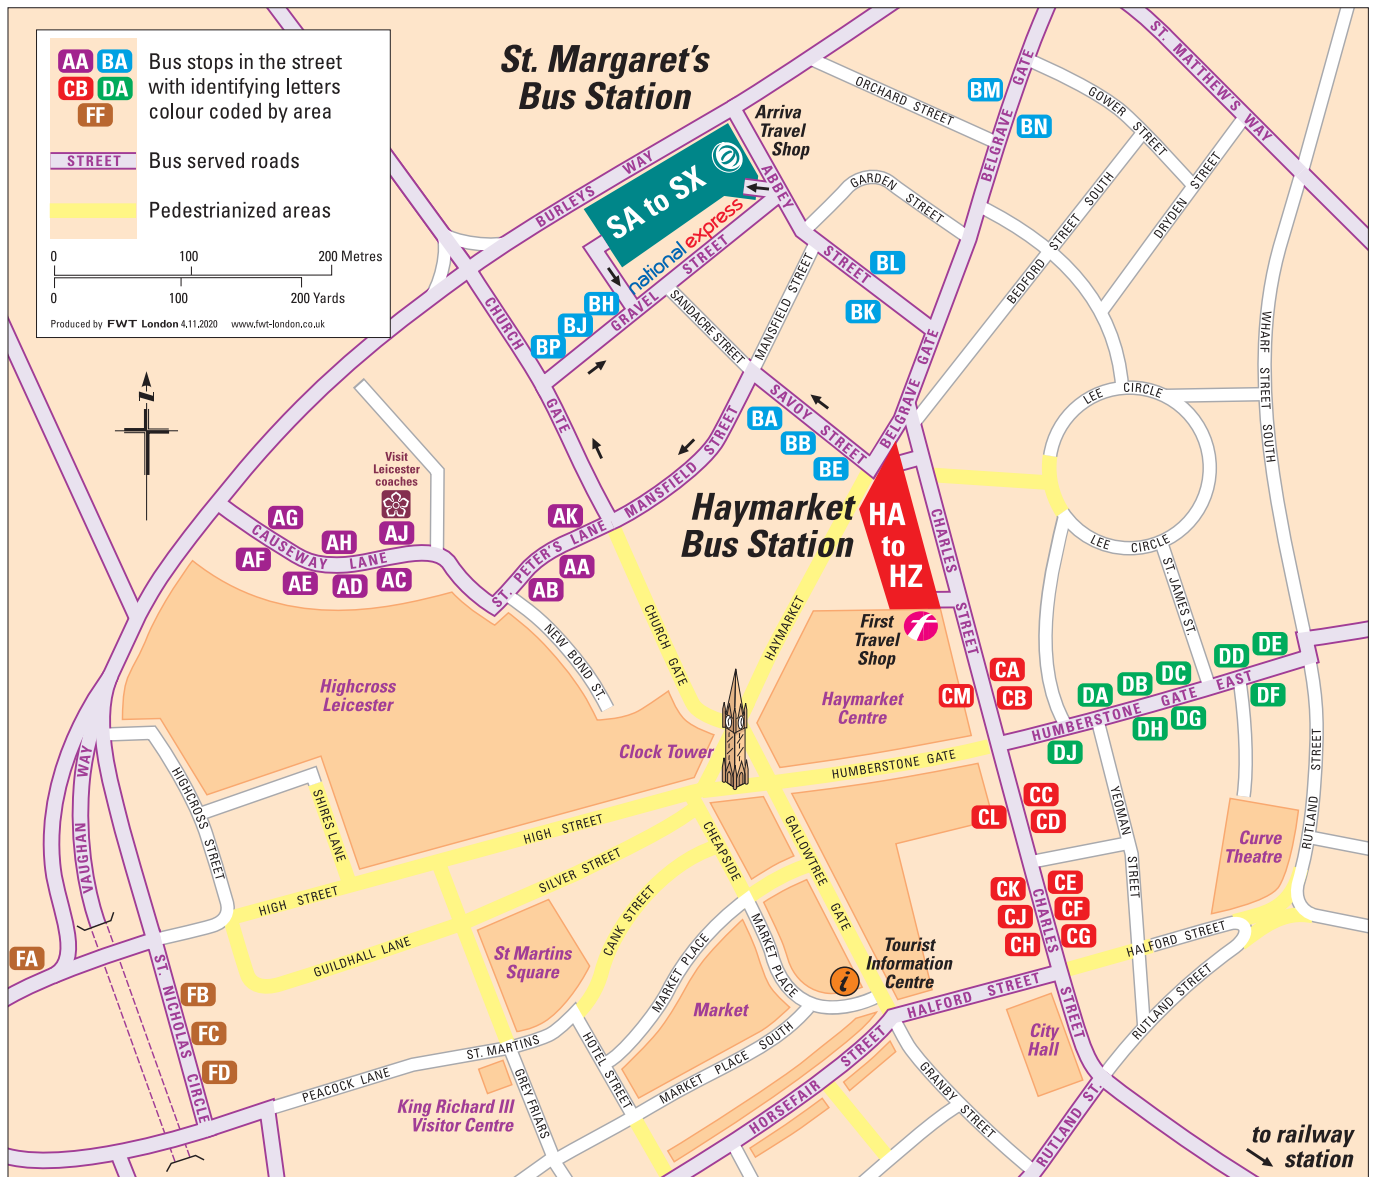

Where Your Nearest Bus Stop Is

WHILE ST. MARGARET'S BUS STATION IS BEING RE-DEVELOPED

FROM 1st JANUARY 2021

BUS ROUTE	TOWARDS	NEAREST STOP
2	Kinchbus	Loughborough BP
26	arriva	Coalville BJ
27	arriva	Ratby BJ
29 29A	arriva	Burton-upon-Trent BJ
84	arriva	Lutterworth CA
85	arriva	South Wigston CA
125	Roberts COACHES	Castle Donington BH
126	arriva	Coalville BK

BUS ROUTE	TOWARDS	NEAREST STOP
127	arriva	Shepshed BK
154	Centrebus	Loughborough BP
Skylink	Kinchbus	Derby BP
X3	arriva	Market Harborough CJ
X6	arriva	Coventry CJ
X55	arriva	Hinckley CJ
X84	arriva	Rugby CA
staff bus	Centrica	BH