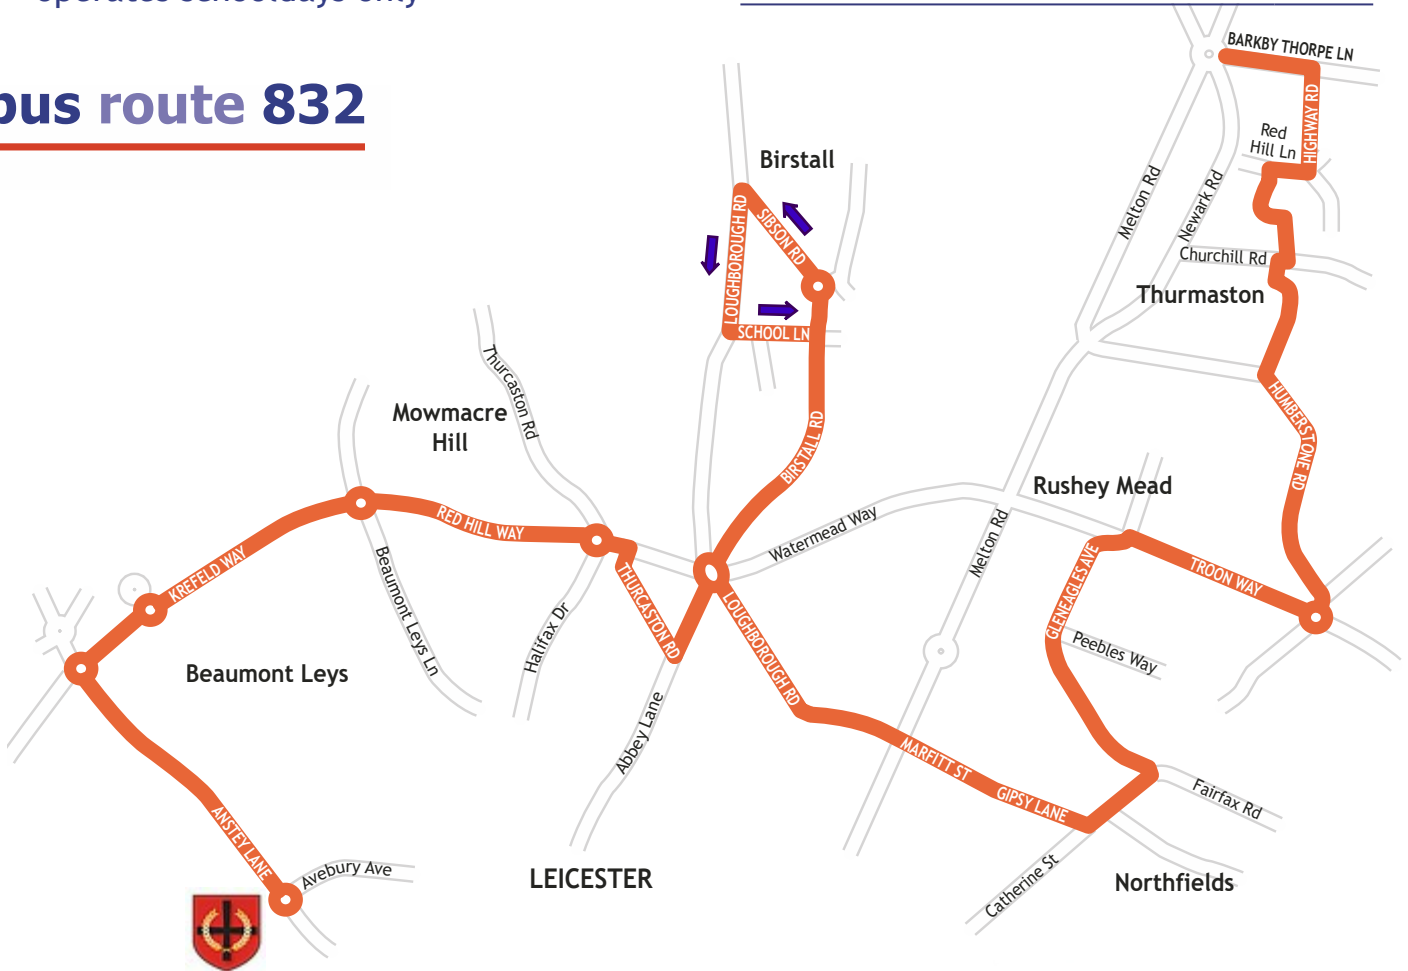

Service 832

Closed door school service from 1st September 2020

Monday to Friday

Thurmaston, ASDA	0735
Silverdale Drive, Shops	0741
Troon Way, Thurmaston Blvd	0745
Gleneagles Ave/Troon Way	0746
Redhill Circle	0801
Birstall, Sibson Rd/Beechfield Ave	0806
Birstall, School La	0809
English Martyrs School	0824

operates schooldays only

Monday to Friday

English Martyrs School arr.	1445
English Martyrs School dep.	1455
Birstall, Sibson Rd/Beechfield Ave	1507
Birstall, School La	1510
Redhill Circle	1513
Gleneagles Ave/Troon Way	1525
Troon Way, Thurmaston Blvd	1526
Silverdale Drive, Shops	1529
Thurmaston, ASDA	1535

bus route 832

0116 410 5050

Centrebus

centrebus.info