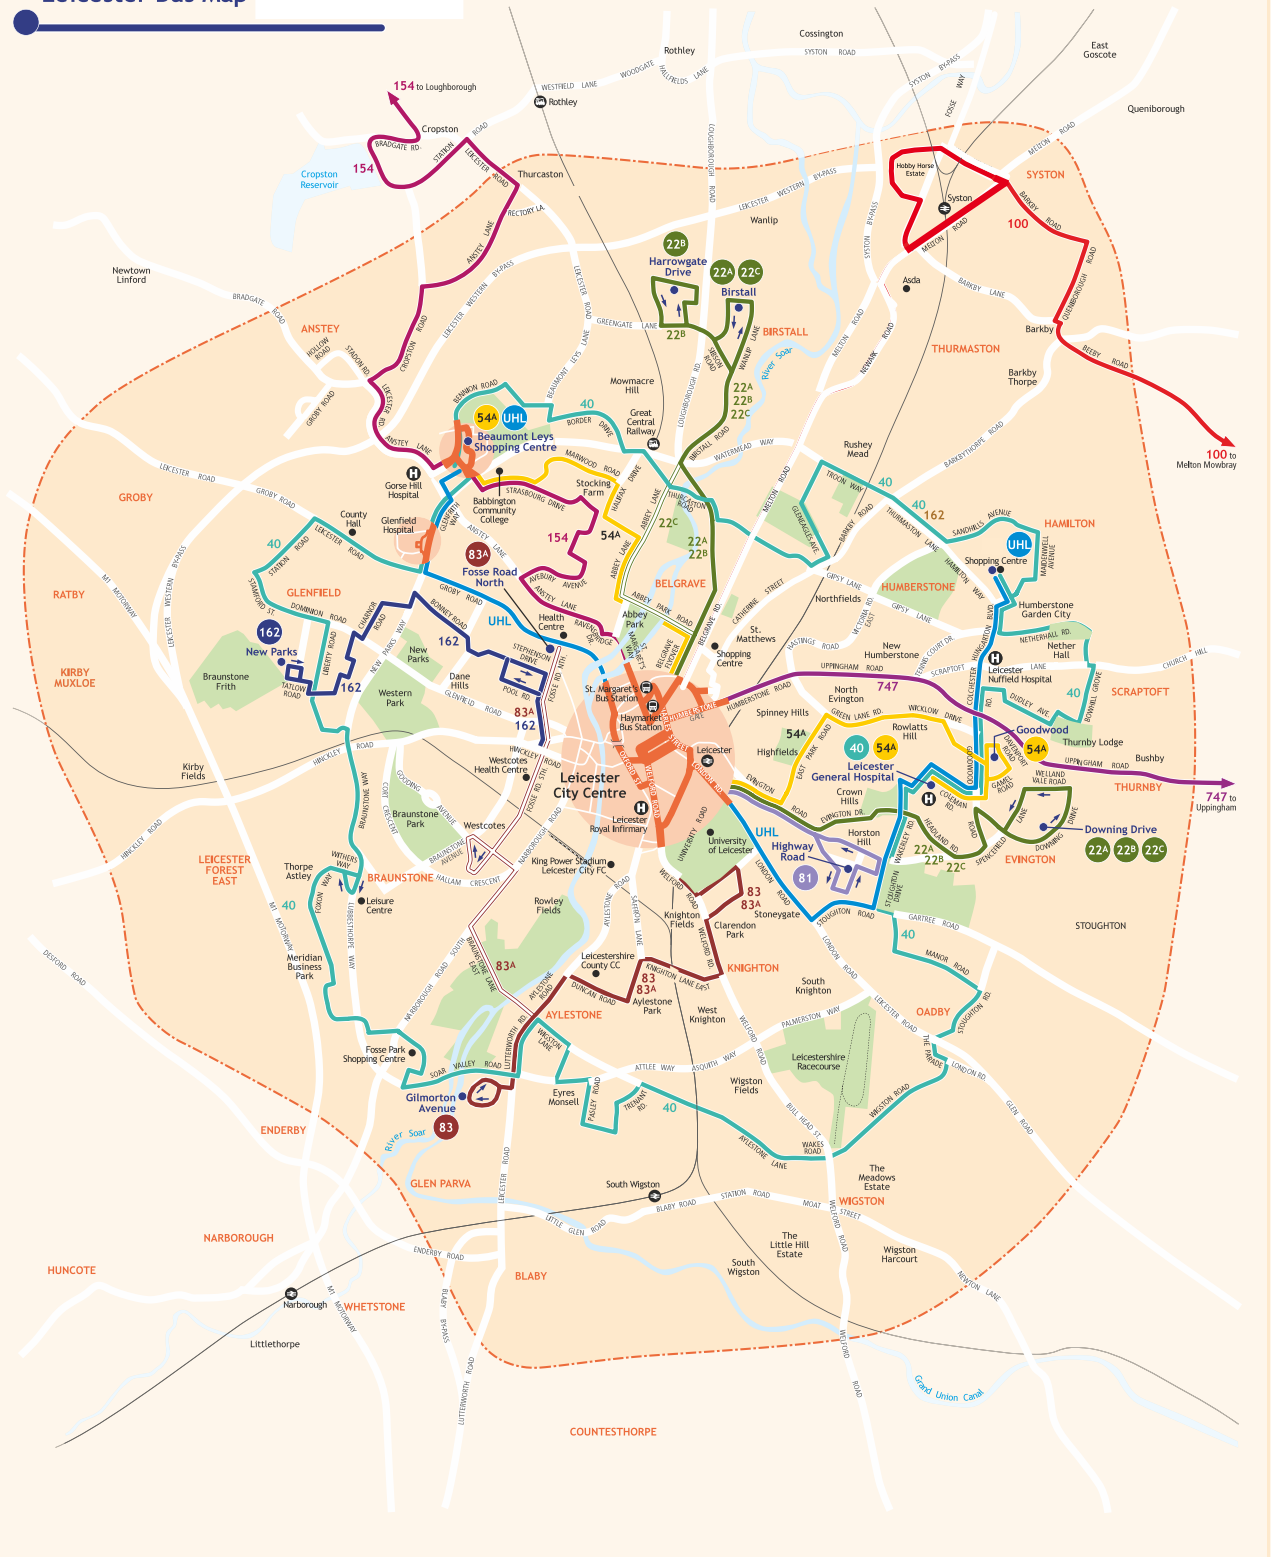

# Leicester Bus Map

## Bus Services

- 154 Leicester City - Loughborough
- 162 Leicester City - New Parks
- 747 Leicester City - Uppingham
- UHL The HOSPITAL HOPPER
- 22A 22B 22C Birstall - Evington
- 40 CircleLine
- 54A Beaumont Leys - Goodwood
- 81 Leicester City - Highway Road
- 83 83A Aylestone/Fosse Road North - Leicester City

## Key

- 40 Terminus Point
- Certain journeys
- Bus served road in Leicester City Centre
- Place of interest
- - - Flexizone boundary

**Centrebus**