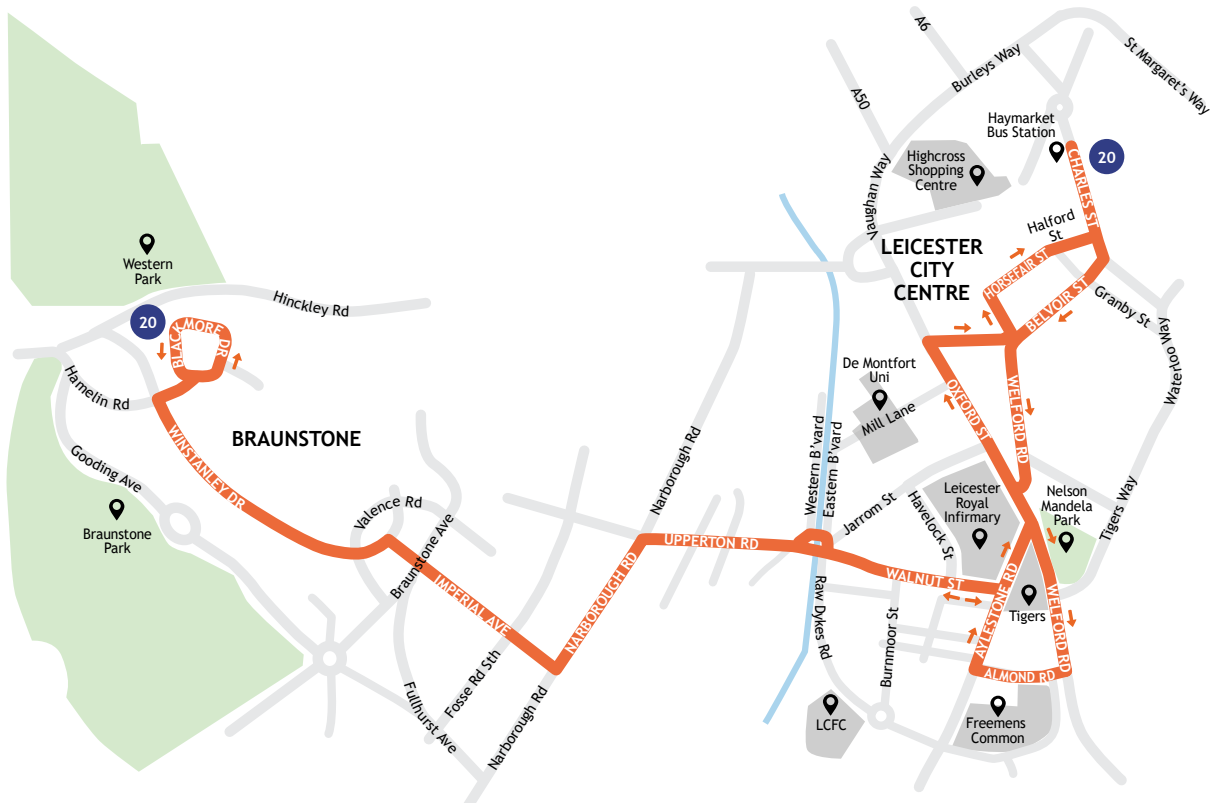

Mondays to Friday

Service No.	20	20	20	20	20	20	20	20	20	20	20	20	20
Leicester, Haymarket Bus Station	0657	0727	0802	0832	0907	and every	1607	1642	1712	1747	1817	1852	1922
Narborough Road, Upperton Road	0709	0739	0814	0844	0919	30 mins	1622	1657	1727	1802	1832	1904	1934
Blackmore Drive	0722	0752	0827	0857	0932	until	1637	1712	1742	1817	1847	1917	1947

Mondays to Friday

Service No.	20	20	20	20	20	20	20	20	20	20	20	20	20	20	20
Blackmore Drive	0622	0652	0722	0752	0827	0857	0932	and every	1532	1607	1637	1712	1742	1817	1847
Leicester Royal Infirmary	0635	0705	0737	0807	0842	0912	0945	30 mins	1545	1620	1650	1725	1755	1830	1900
Leicester, Haymarket Bus Station	0650	0720	0757	0827	0902	0930	1000	until	1600	1637	1707	1742	1812	1847	1915

Saturday

Service No	20	20	20	20	20	20	20	20	20	20	20	20
Leicester, Haymarket Bus Station	0737	0837	0937	1037	1137	1237	1337	1437	1537	1637	1737	1837
Narborough Road, Upperton Road	0749	0849	0949	1049	1149	1249	1349	1449	1549	1649	1749	1849
Blackmore Drive	0802	0902	1002	1102	1202	1302	1402	1502	1602	1702	1802	1902

Saturday

Service No	20	20	20	20	20	20	20	20	20	20	20	20
Blackmore Drive	0702	0802	0902	1002	1102	1202	1302	1402	1502	1602	1702	1802
Leicester Royal Infirmary	0715	0815	0915	1015	1115	1215	1315	1415	1515	1615	1715	1815
Leicester, Haymarket Bus Station	0730	0830	0930	1030	1130	1230	1330	1430	1530	1630	1730	1830

Route 20

Sorry no service on Sundays and Bank Holidays

01164 10 50 50
09:00 - 17:30 Mon-Fri

www.centrebus.info

help@centrebus.co.uk

@Centrebus
@Centrebuslive
/Centrebus

Whilst considerable care has been taken to ensure the information contained on this panel is correct and accurate, Centrebus cannot accept responsibility for any loss or inconvenience caused by any errors or omissions, or for loss, damage, injury or inconvenience relating to the cancellation, alteration, delay or diversion of a service.