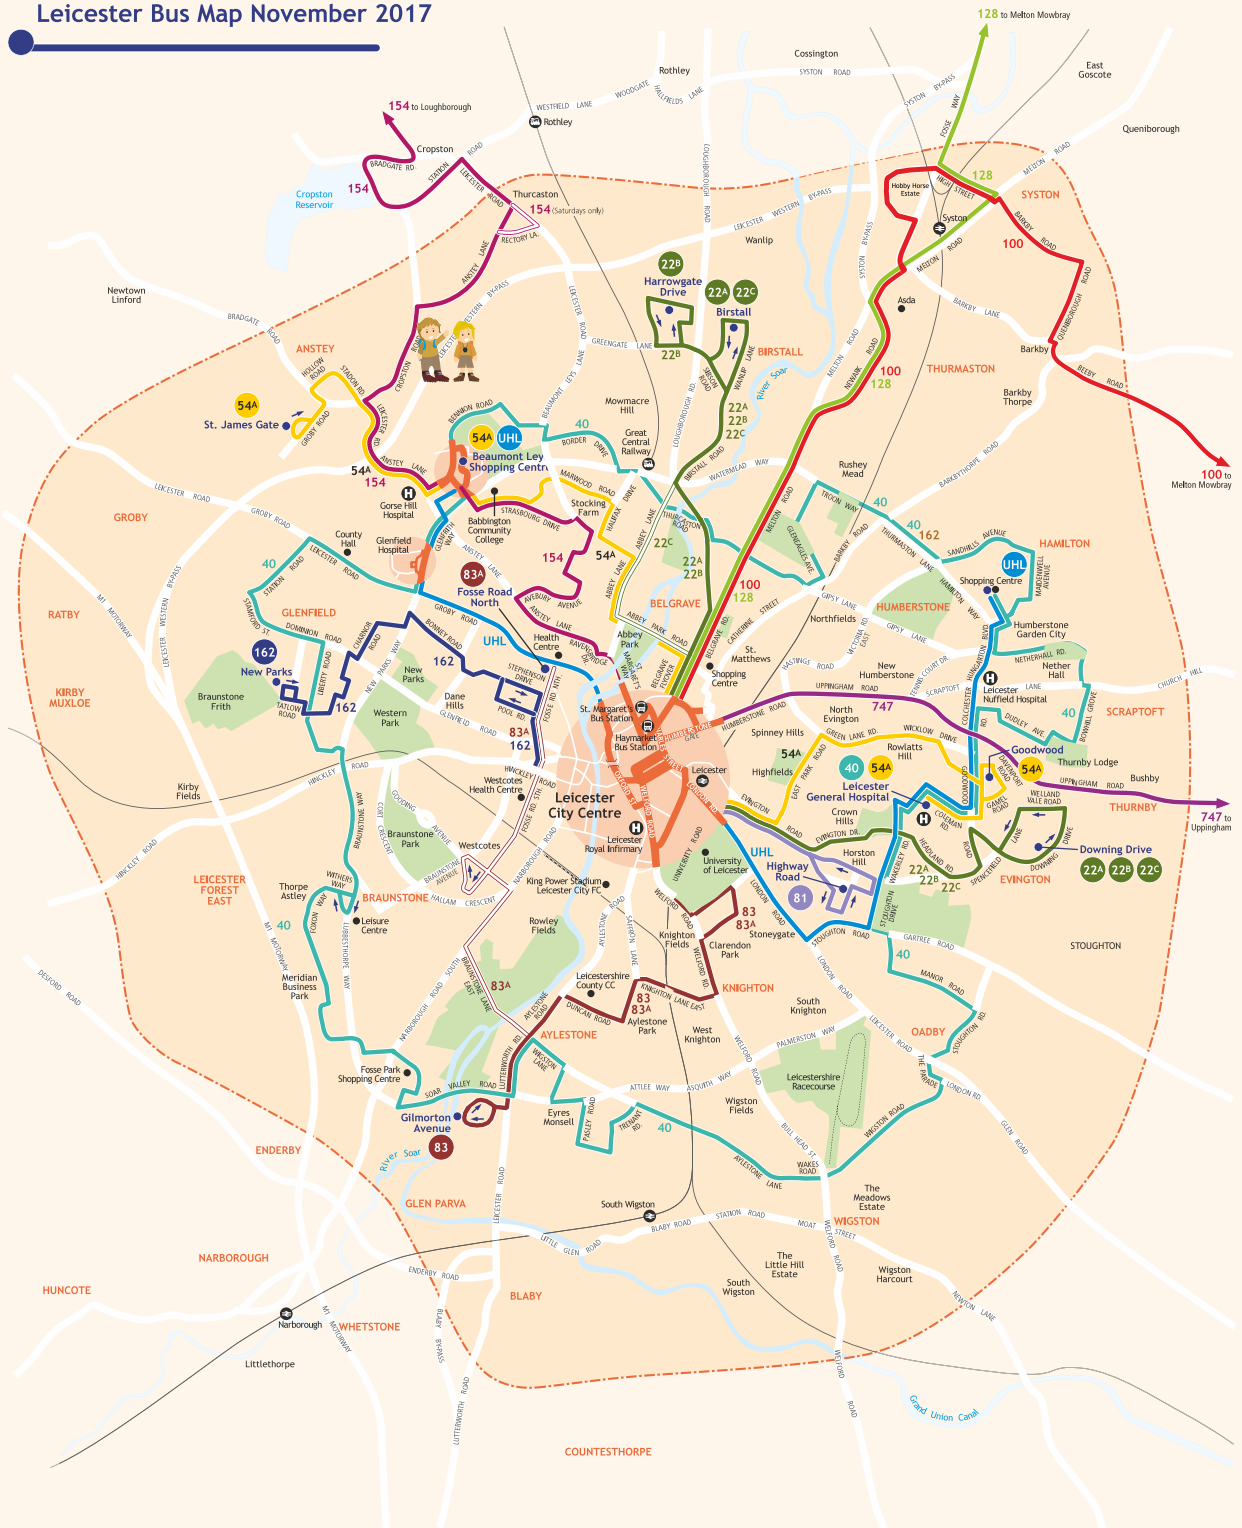

# Leicester Bus Map November 2017

## Bus Services

- 100 Melton Mowbray - Leicester City
- 128 Melton Mowbray - Leicester City
- 154 Leicester City - Loughborough
- 162 Leicester City - New Parks
- 747 Leicester City - Uppingham
- UHL The HOSPITAL HOPPER
- 22A 22B 22C Birstall - Evington
- 40 CircleLine
- 54A Anstey/Beaumont Leys - Goodwood
- 81 Leicester City - Highway Road
- 83 83A Aylestone/Fosse Road North - Leicester City

## Key

- 40 Terminus Point
- Certain journeys
- Bus served road in Leicester City Centre
- Place of interest
- Flexizone boundary

**Centrebus**