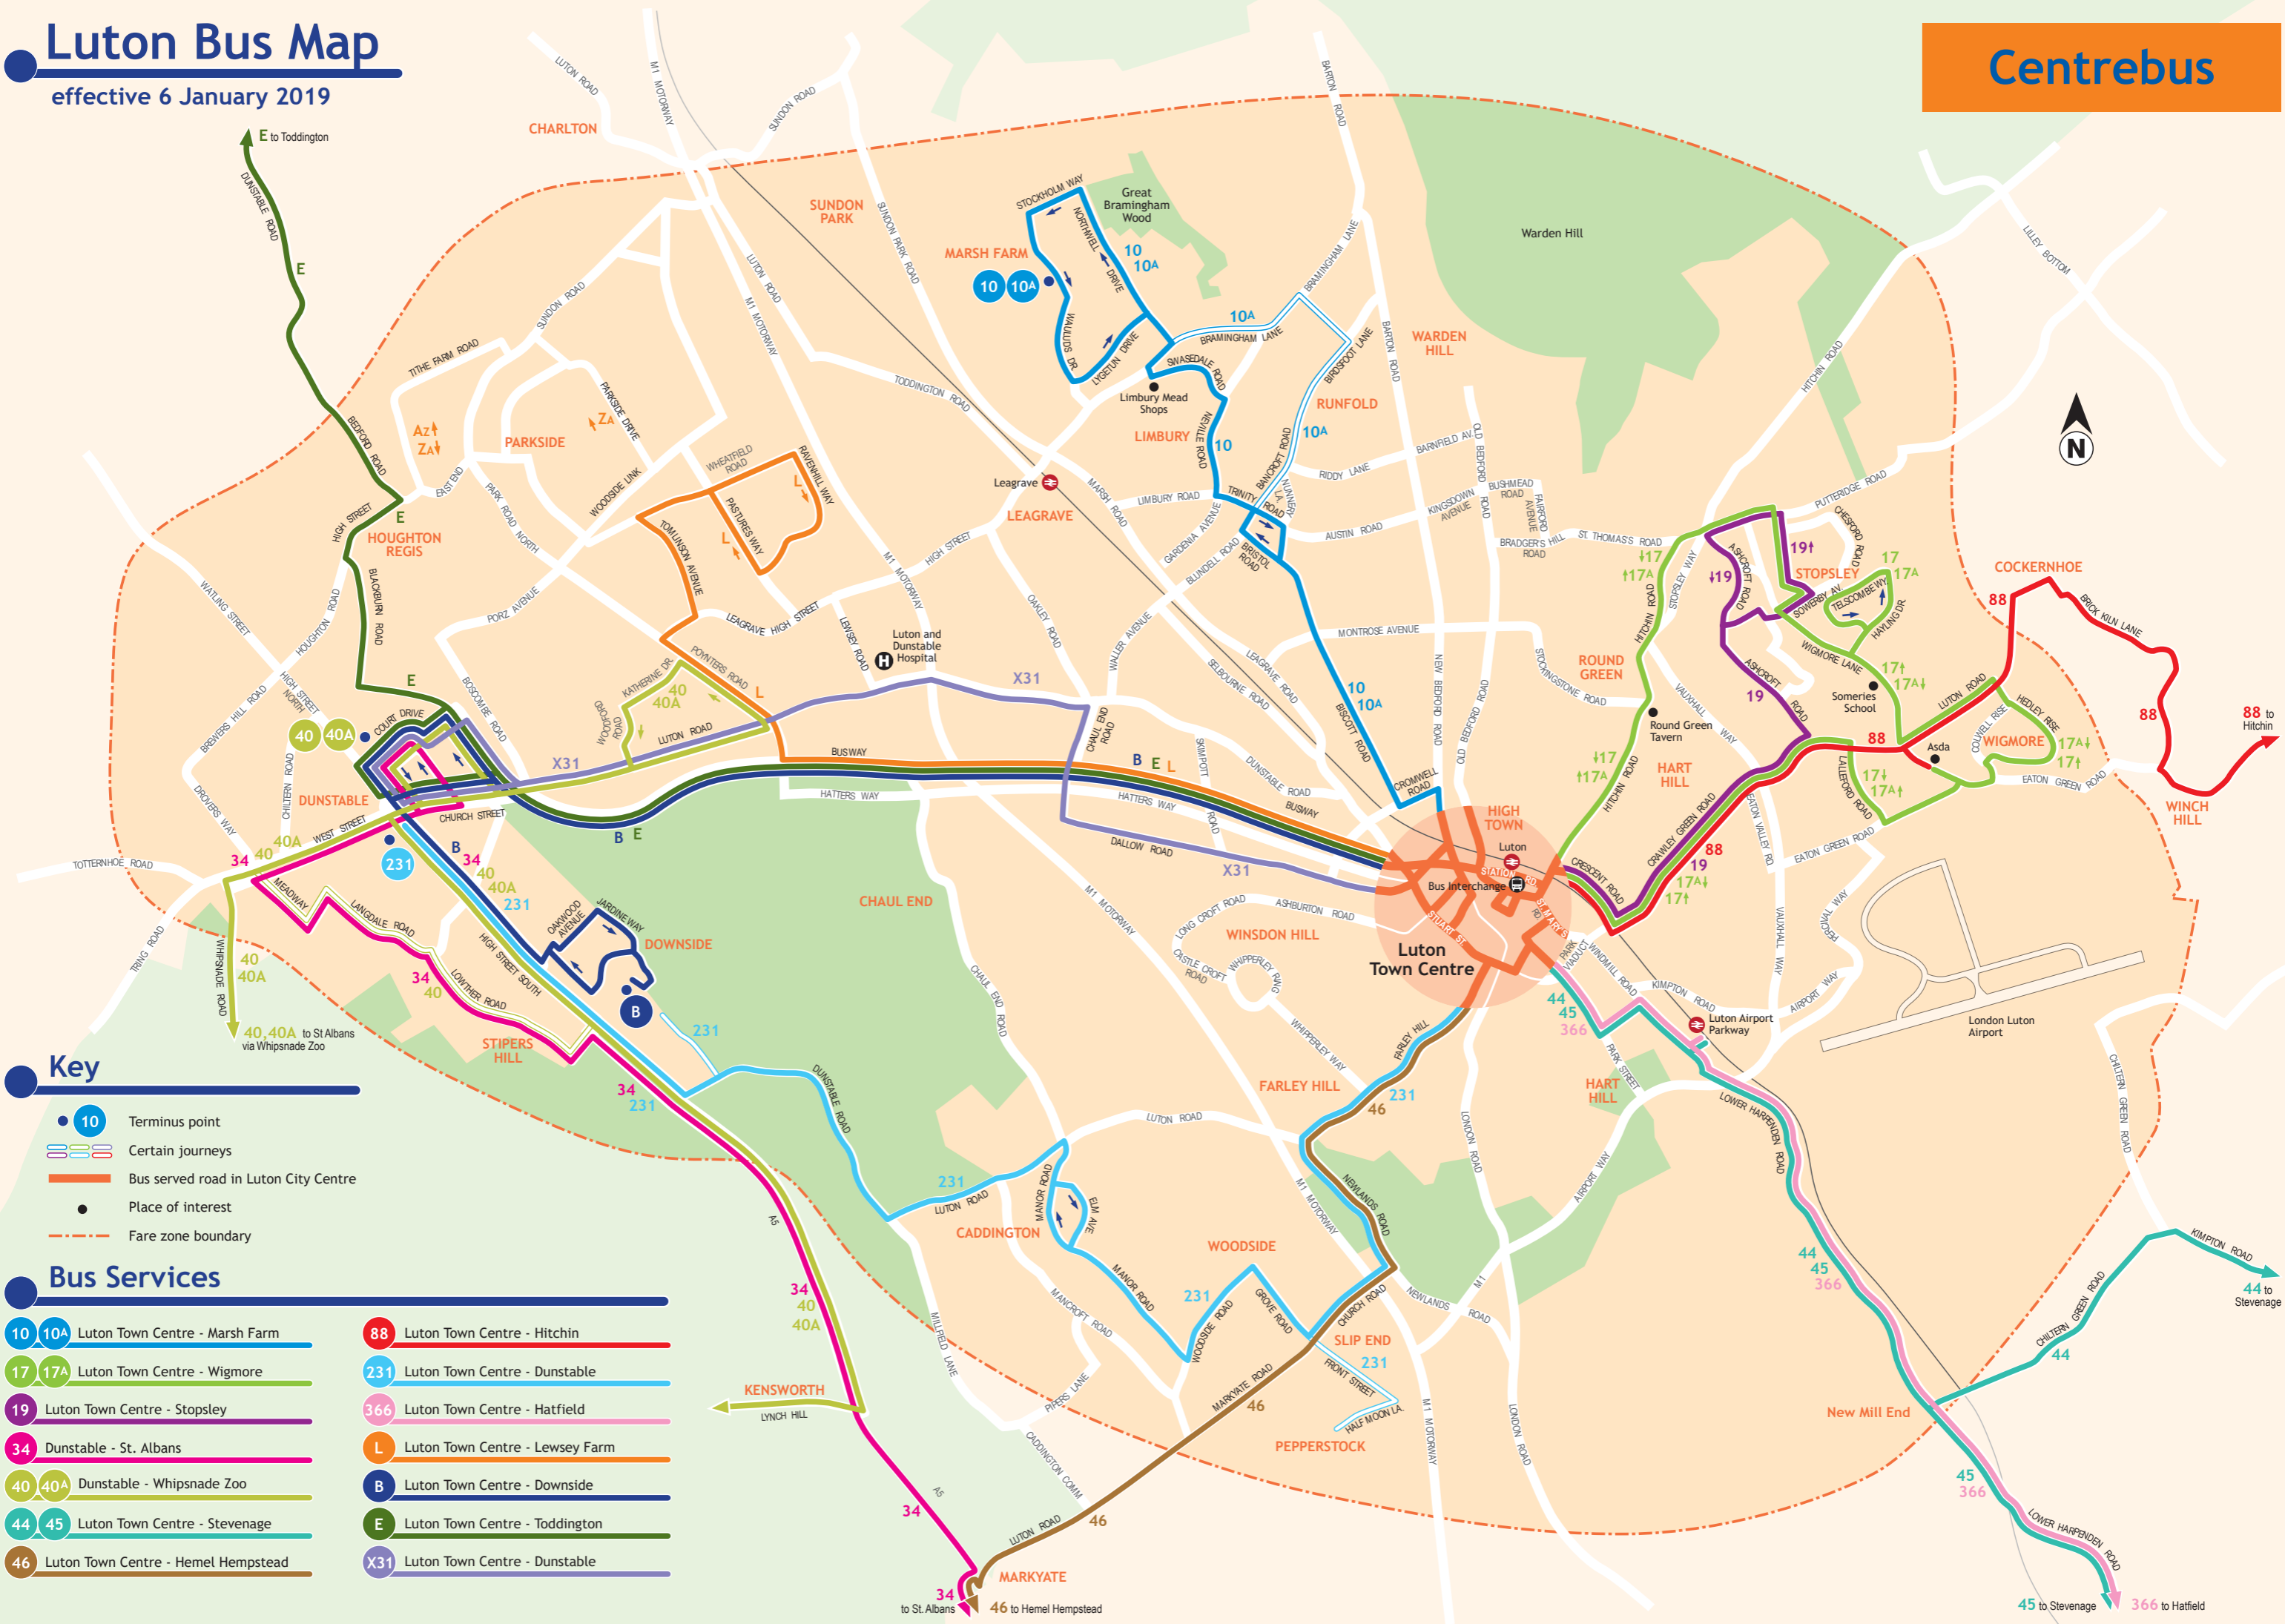

Luton Bus Map

effective 6 January 2019

Centrebuses

Key

- 10** Terminus point
- Certain journeys
- Bus served road in Luton City Centre
- Place of interest
- Fare zone boundary

Bus Services

- | | |
|---|--|
| 10 10A Luton Town Centre - Marsh Farm | 88 Luton Town Centre - Hitchin |
| 17 17A Luton Town Centre - Wigmore | 231 Luton Town Centre - Dunstable |
| 19 Luton Town Centre - Stopsley | 366 Luton Town Centre - Hatfield |
| 34 Dunstable - St. Albans | L Luton Town Centre - Lewsey Farm |
| 40 40A Dunstable - Whipsnade Zoo | B Luton Town Centre - Downside |
| 44 45 Luton Town Centre - Stevenage | E Luton Town Centre - Toddington |
| 46 Luton Town Centre - Hemel Hempstead | X31 Luton Town Centre - Dunstable |

34 to St. Albans
46 to Hemel Hempstead

45 to Stevenage
366 to Hatfield