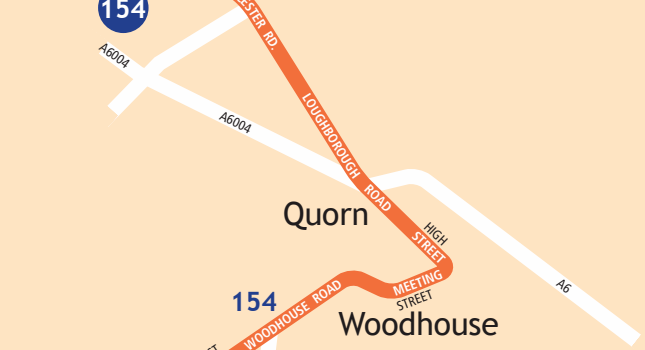

Loughborough
Baxter Gate

Loughborough

154

154

Woodhouse

Woodhouse Eaves

Swithland

Cropston

Thurcaston

Note: Service 154 serves Rectory Lane on Saturdays only

154

Anstey

Beaumont
● Shopping Centre

Beaumont Leys

Leicester City Centre

Leicester
Haymarket
Bus Station