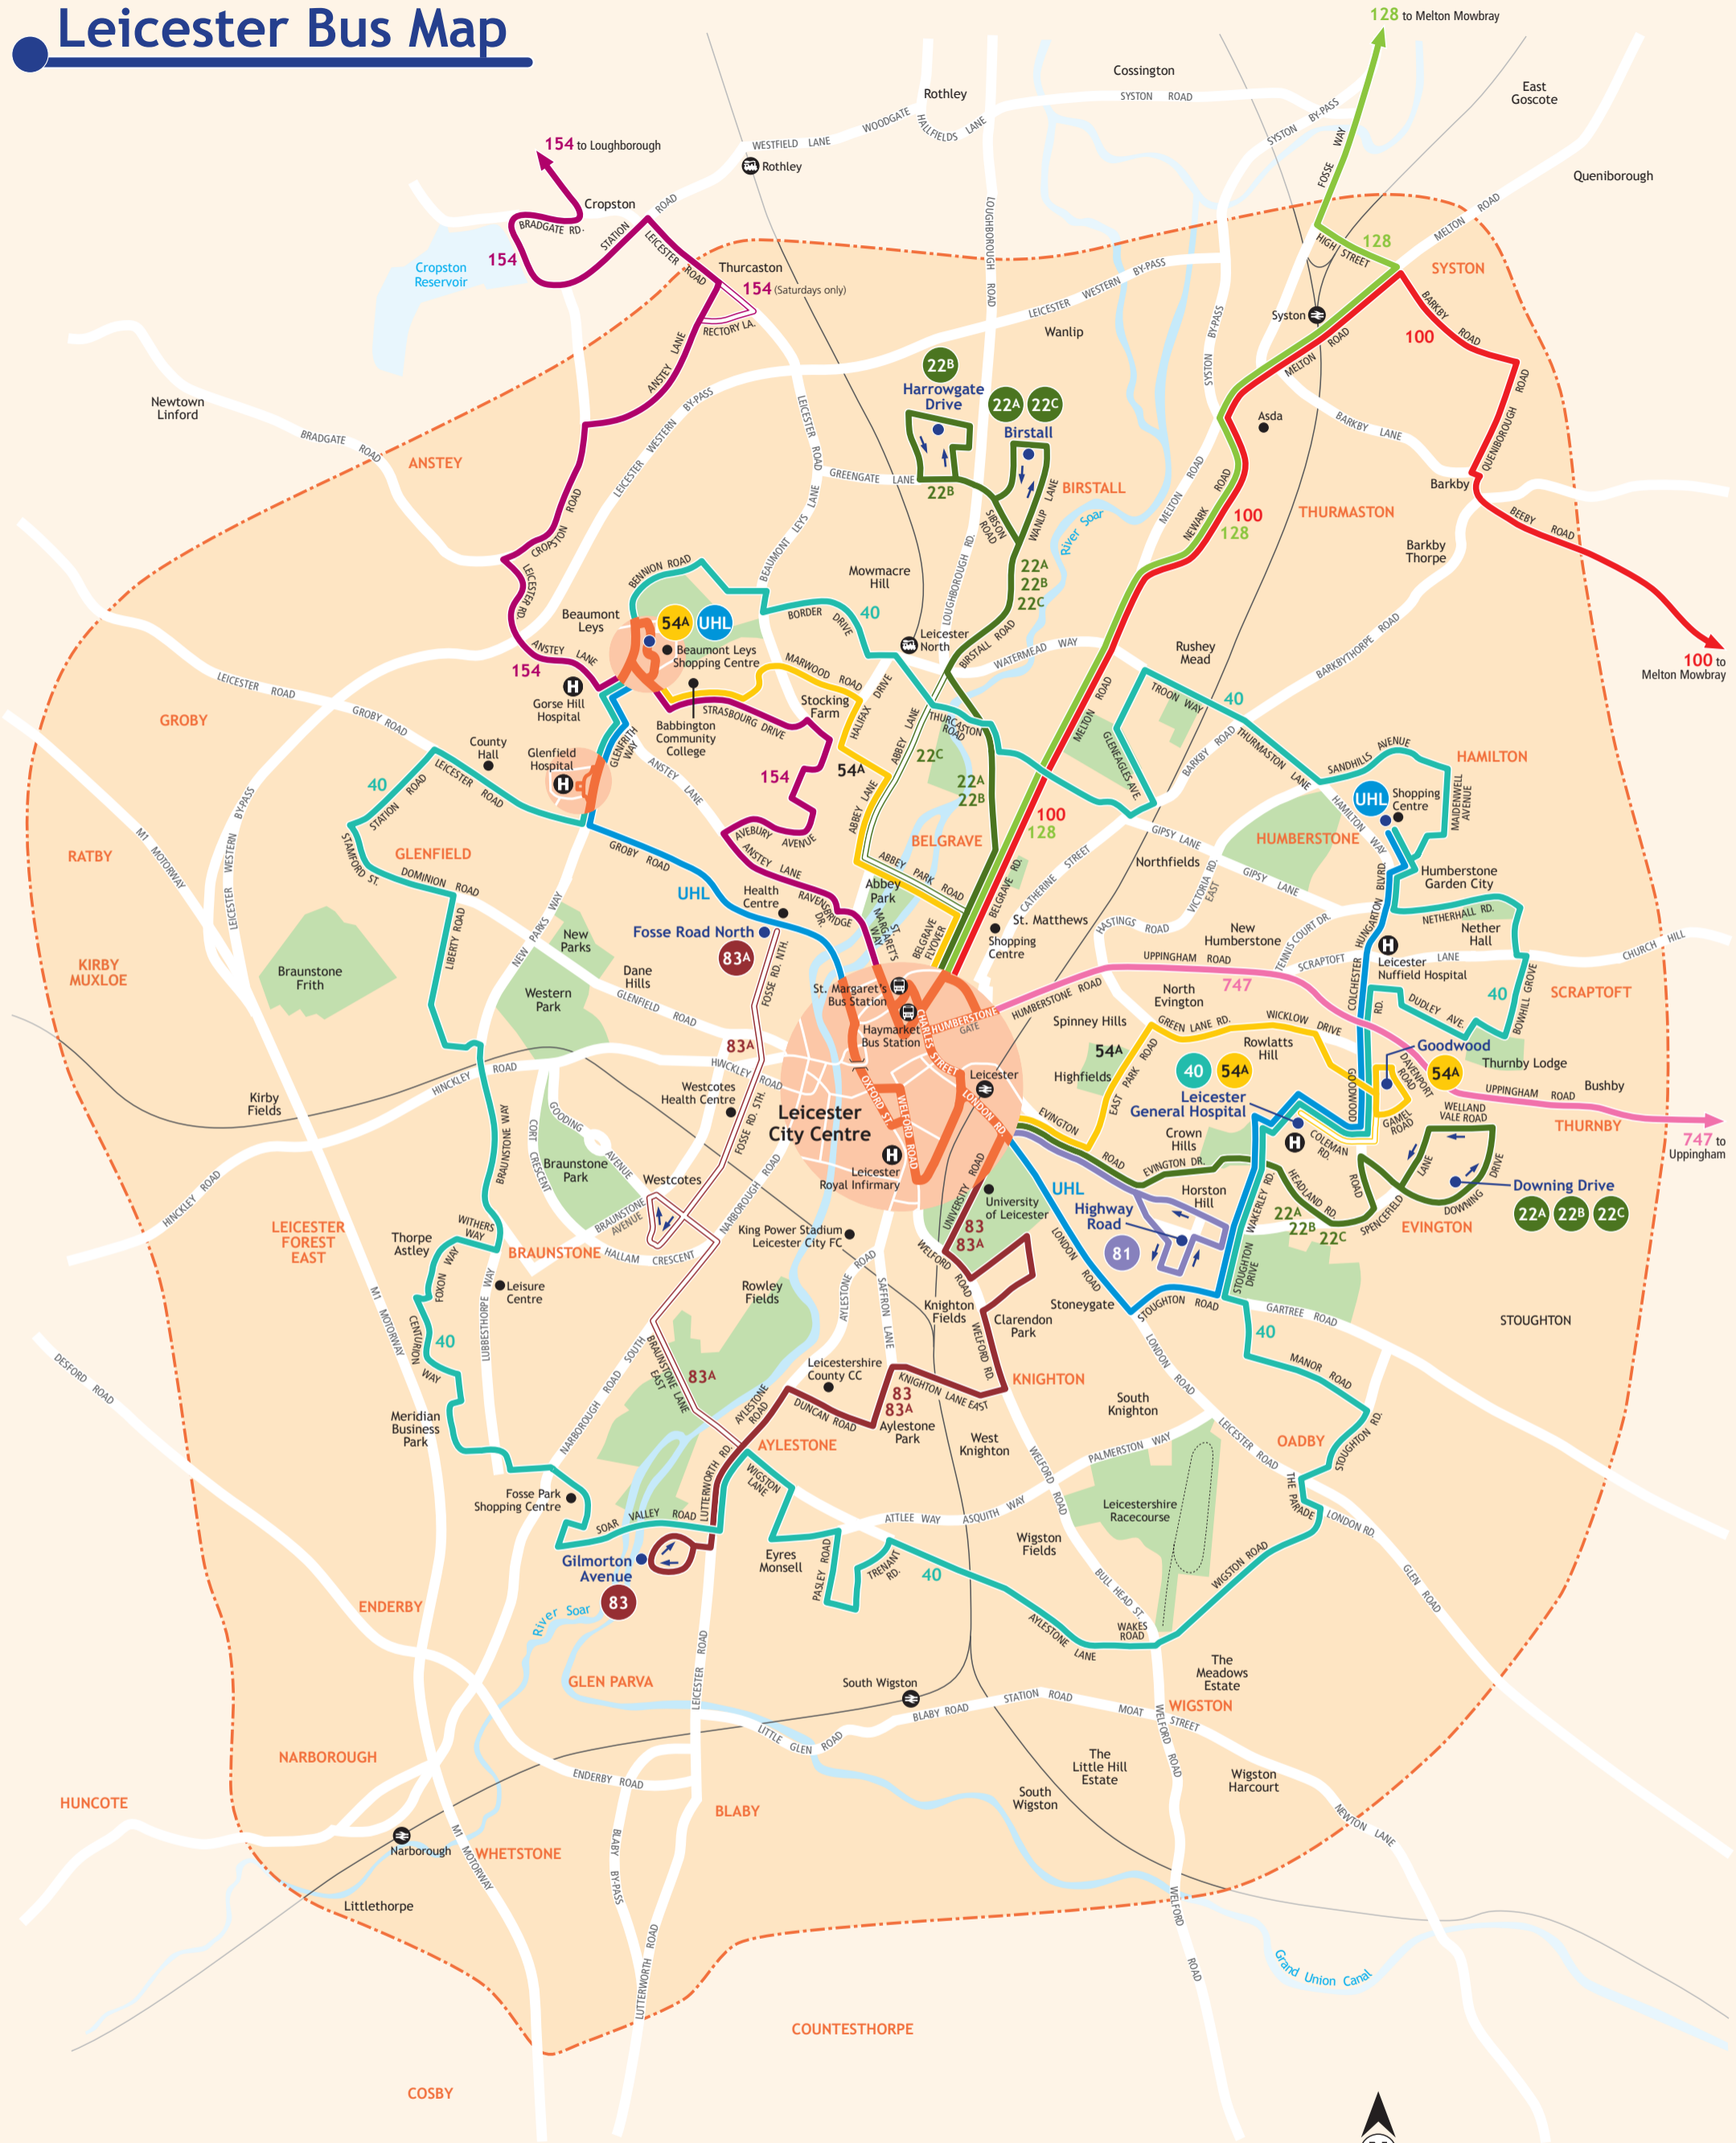

# Leicester Bus Map

## Bus Services

- 22A 22B 22C Birstall - Evington
- 40 OUTER CIRCLE
- 54A Beaumont Leys - Goodwood
- 81 Leicester City - Highway Road
- 83 83A Aylestone/Fosse Road North - Leicester City
- 100 Melton Mowbray - Leicester City
- 128 Melton Mowbray - Leicester City
- 154 Leicester City - Loughborough
- 747 Leicester City - Uppingham
- UHL The HOSPITAL HOPPER

## Key

- 40 Terminus Point
- Certain journeys
- Bus served road in Leicester City Centre
- Place of interest
- Flexizone boundary

**Centrebus**