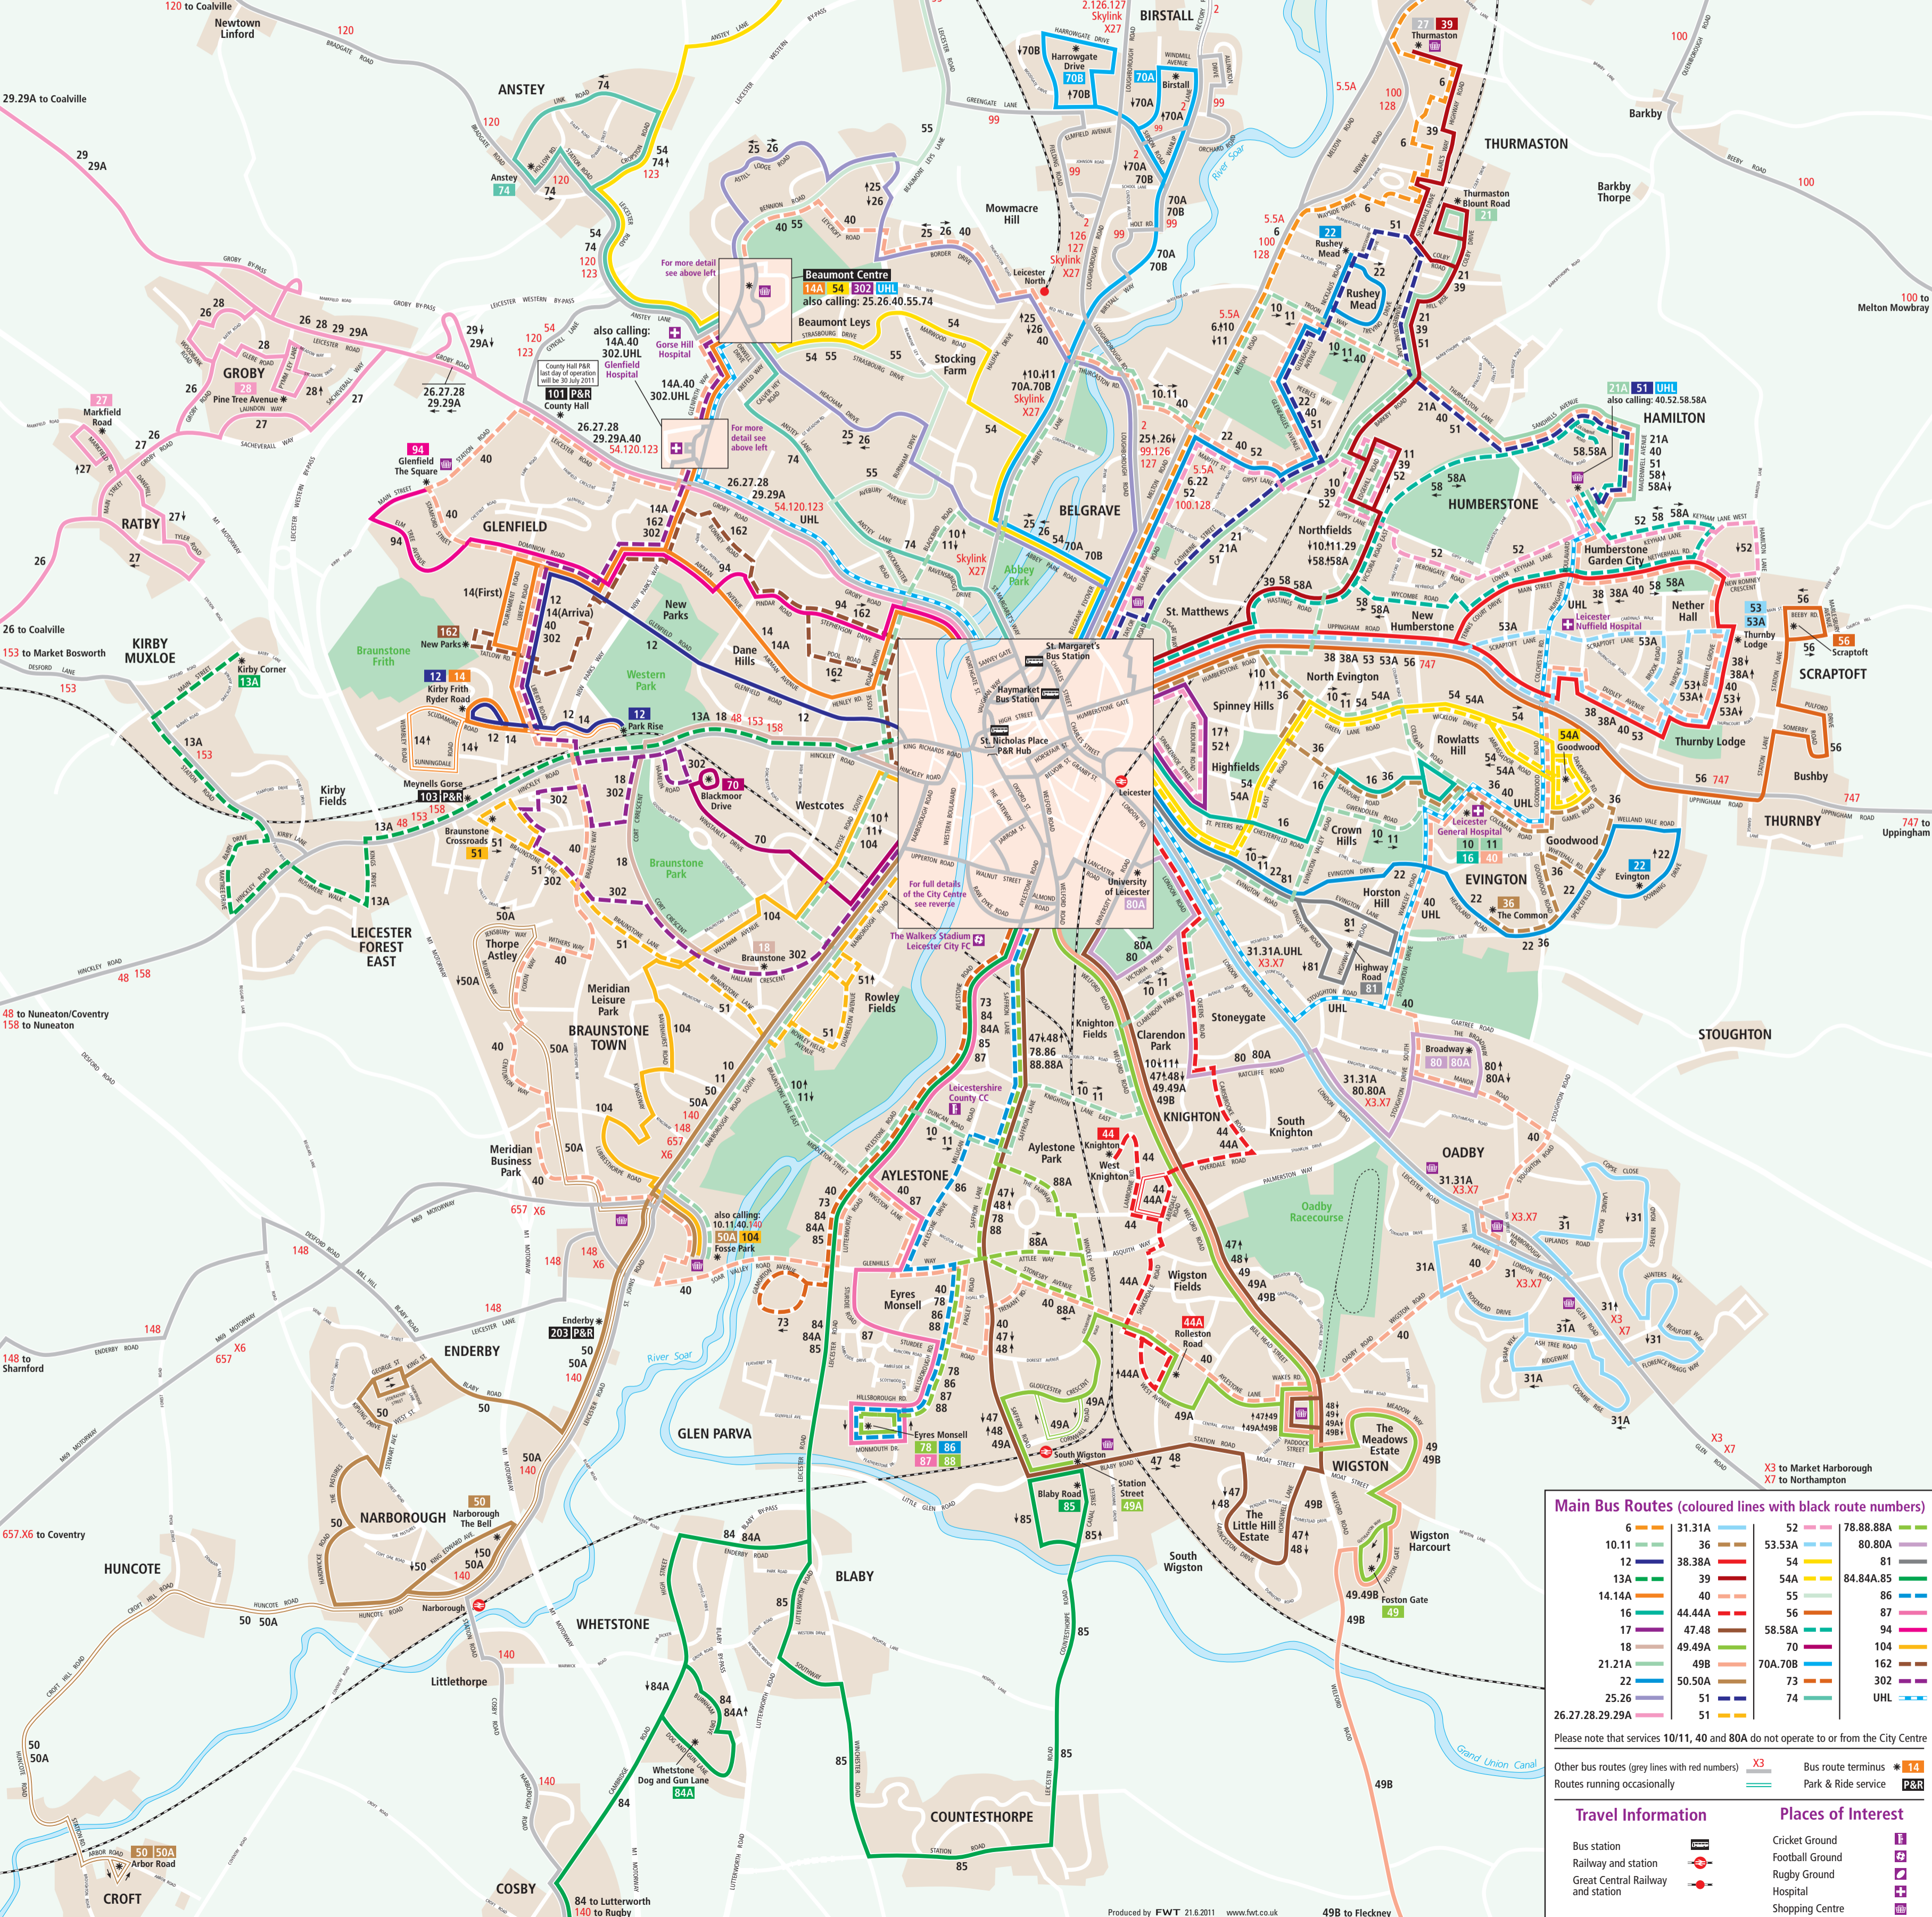

Main bus routes in Central Leicestershire

Glenfield Hospital

Leicester Leys Leisure Centre

Beaumont Centre

Stop Services

1	not in use
2	14A, 40, 302 UHL
3	25, 55, 74
4	54
5	Tesco Free Bus
6	54, 74
7	26, 40, 55

Main Bus Routes (coloured lines with black route numbers)

6	31.31A	52	78.88.88A
10.11	36	53.53A	80.80A
12	38.38A	54	81
13A	39	54A	84.84A.85
14.14A	40	55	86
16	44.44A	56	87
17	47.48	58.58A	94
18	49.49A	70	104
21.21A	49B	70A.70B	162
22	50.50A	73	302
25.26	51	74	UHL
26.27.28.29.29A	51		

Please note that services 10/11, 40 and 80A do not operate to or from the City Centre

Other bus routes (grey lines with red numbers) X3 Bus route terminus *14
 Routes running occasionally Park & Ride service P&R

Travel Information

- Bus station
- Railway and station
- Great Central Railway and station

Places of Interest

- Cricket Ground
- Football Ground
- Rugby Ground
- Hospital
- Shopping Centre